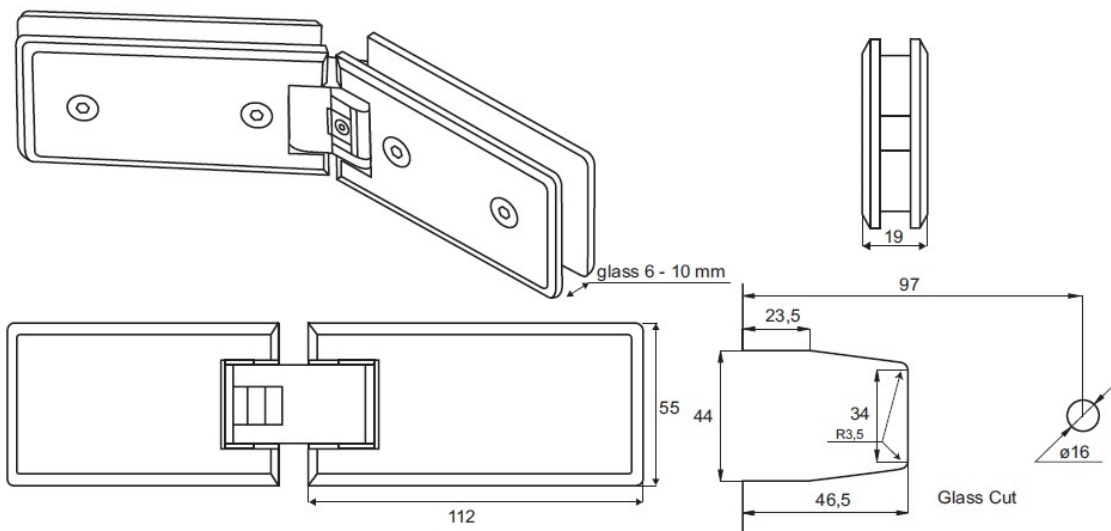

PRODUCT SHEET

Description:

Shower Hinge "Linz", 135DG,Alu-Look,Glass/Glass,6-10mm Glass Thickness,W/Angle Adjustment Function & 25DG Return, Function, Brass Material, Rectangular Shape W/Chamfered, Edges

Item number:

15.23.852-0

Units	Box	Carton	HS Code	Barcode
Pcs.		10	8302100090	 5704866060165

SISO A/S

Mileparken 11
DK-2740 Skovlunde
Denmark
VAT: DK 24786013

Phone +45 45 830 900

www.siso.dk
siso@siso.dk

Danske Bank
Nytorv Branch
Copenhagen
SWIFT: DABADKKK

Account no.
4180 3112 112936
IBAN Account
DK7230003112112936